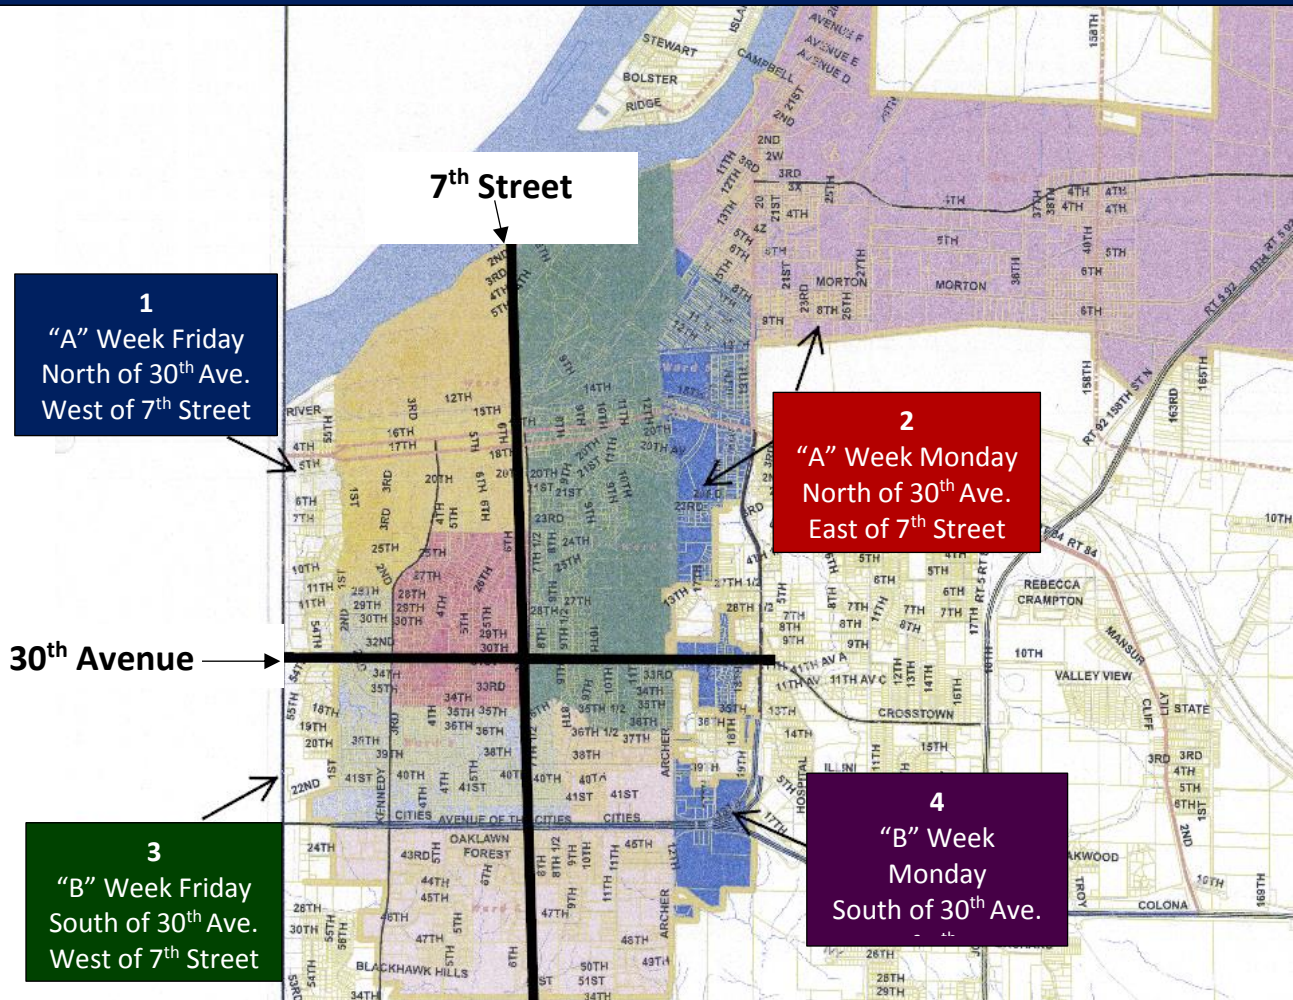

East Moline Recycling Map by Quadrant

Quadrants divided by 30th Avenue and 7th Street

							JUNE													
S	M	T	W	T	F	S	S	M	T	W	T	F	S							
						1						1	2	3						
							4	5	6	7	8	9	10							
							11	12	13	14	15	16	17							
							18	19	20	21	22	23	24							
							25	26	27	28	29	30								
JULY							AUGUST							SEPTEMBER						
S	M	T	W	T	F	S	S	M	T	W	T	F	S	S	M	T	W	T	F	S
						1			1	2	3	4	5						1	2
2	3	4	5	6	7	8	6	7	8	9	10	11	12	3	4	5	6	7	8	9
9	10	11	12	13	14	15	13	14	15	16	17	18	19	10	11	12	13	14	15	16
16	17	18	19	20	21	22	20	21	22	23	24	25	26	17	18	19	20	21	22	23
23	24	25	26	27	28	29	27	28	29	30	31			24	25	26	27	28	29	30
30	31																			
OCTOBER							NOVEMBER							DECEMBER						
S	M	T	W	T	F	S	S	M	T	W	T	F	S	S	M	T	W	T	F	S
1	2	3	4	5	6	7				1	2	3	4						1	2
8	9	10	11	12	13	14	5	6	7	8	9	10	11	3	4	5	6	7	8	9
15	16	17	18	19	20	21	12	13	14	15	16	17	18	10	11	12	13	14	15	16
22	23	24	25	26	27	28	19	20	21	22	23	24	25	17	18	19	20	21	22	23
29	30	31					26	27	28	29	30			24	25	26	27	28	29	30
														31						